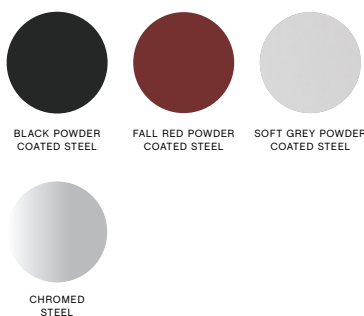

HAY

MATERIAL

SEAT / Moulded plywood seat. Top veneer in oak.

BASE / Ø16 mm steel tube.

COLOUR & FINISH

Please note that the colour codes are indicative.

SEAT / Available in 9 different seat finishes.

- / Black stained oak (RAL 9005)
- / Dusty green stained oak (RAL 6021)
- / Fall red stained oak (NCS S 6030 R)
- / Hunter stained oak (NCS S 8010 B90G)
- / Soft black stained oak (RAL 9004)
- / Soft grey stained oak (NCS S 3500 N)
- / Smoked matt lacquered oiled oak
- / Matt lacquered oak
- / Clear lacquered oak

BASE FINISH / Available in 4 different base finishes.

- / Black powder coated steel (RAL 9005)
- / Fall red powder coated steel (NCS 6030-R)
- / Soft grey powder coated steel (NCS 3500N)
- / Chromed steel

CONSTRUCTION

SEAT / 2D moulded plywood seat mounted to the frame with rivets. Inner plywood in beech, top veneer in oak.

BASE / in Ø16 mm steel tube.

SHELL COLOUR

BASE FINISH

DIMENSIONS

LOW

- / WIDTH 40 cm / 15.75"
- / DEPTH 40 cm / 15.75"
- / HEIGHT 65 cm / 25.59"
- / SEAT HEIGHT 65 cm / 25.59"

DOWNLOADS

2D files, 3D files and packshots are available in our imagebank at hay.dk.

Care- and maintenance instructions and test certificates are available at hay.dk.

	BASE			
SEAT	Soft grey base	Black base	Fall red base	Chromed base
Black stained		•		•
Soft black stained		•		•
Hunter stained		•		•
Fall red stained		•	•	•
Dusty green stained		•		•
Soft grey stained	•	•		•
Smoked matt lacquered oiled		•		•
Clear lacquered	•	•	•	•
Matt lacquered	•	•	•	•