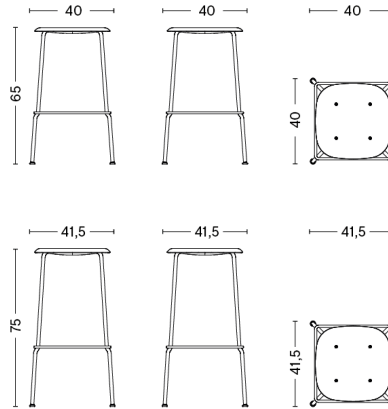

CONSTRUCTION

SEAT / 2D moulded plywood seat mounted to the frame with rivets. Inner plywood in beech, top veneer in oak.

BASE / in Ø16 mm steel tube.

SHELL COLOUR

BASE FINISH

DIMENSIONS

LOW

- / WIDTH 40 cm / 15.75"
- / DEPTH 40 cm / 15.75"
- / HEIGHT 65 cm / 25.59"
- / SEAT HEIGHT 65 cm / 25.59"

HIGH

- / WIDTH 41,5 cm / 16.34"
- / DEPTH 41,5 cm / 16.34"
- / HEIGHT 75 cm / 29.53"
- / SEAT HEIGHT 75 cm / 29.53"

GLIDERS

PLASTIC GLIDER (STANDARD ON ALL) / Suitable for most floorings which are not too sensitive.