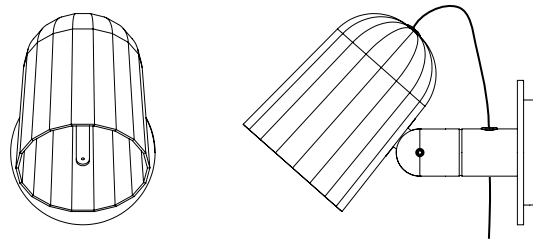

It is supplied with a bulb and a two-metre cable with inline rocker switch. Noc Wall is available in dark grey and off white.

NOC WALL

---

**HAY**

## NOC WALL

---

NOC WALL

Product Weight 1 kg

Dimensions W10 x D16 x H23 cm