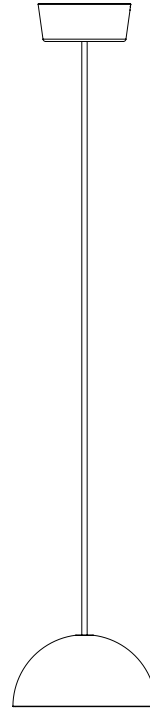

# MARBLE PENDANT

---

*HAY*

**HAY**

Marble Pendant is a pendant lamp made from marble to create a simple hemispherical shape. The hemisphere has a recessed removable flat LED light source that produces both downward light and a diffused side light that allows the edge of the marble to be illuminated. The light fitting is dimmable, long lasting and easy to change. Marble Pendant is available in white, black and green.

MARBLE PENDANT

---

**HAY**

MARBLE PENDANT

---

Marble Pendant / Black

Marble Pendant / White

**HAY**

## MARBLE PENDANT

---

White

Black

Green

**HAY**

## MARBLE PENDANT

---

**MARBLE PENDANT**  
Product Weight 1.2 kg  
Dimensions Ø13,5 x H6,5 cm

**HAY**