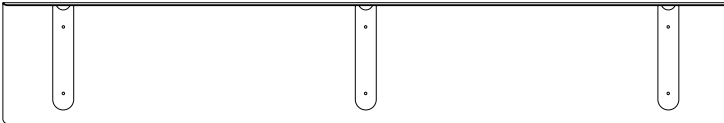

Do not use solvents as they may have an adverse effect on the coating. Never use acetic acid or citric acid.

SHELF

Length 60 cm / 23.62"

SHELF

Length 80 cm / 31.5"

SHELF

Length 120 cm / 47.24"

HAY