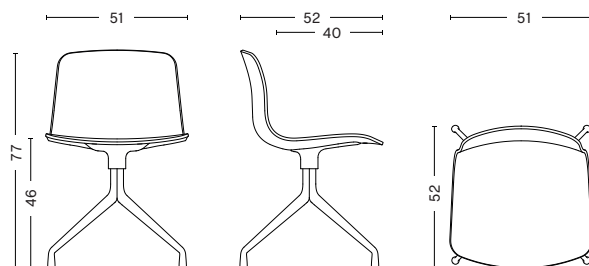

## CONSTRUCTION

4 single legs connected around a cast conical center, reinforced with metal brackets to enhance strength. Swivel functions made from durable POM (Polyoxymethylen).

## SHELL COLOUR

## DIMENSIONS

- / WIDTH 51 cm / 20.08"
- / DEPTH 52 CM / 20.47"
- / HEIGHT 77 CM / 30.31"
- / SEAT HEIGHT 46 CM / 18.11"
- / SEAT DEPTH 40 CM / 15.75"